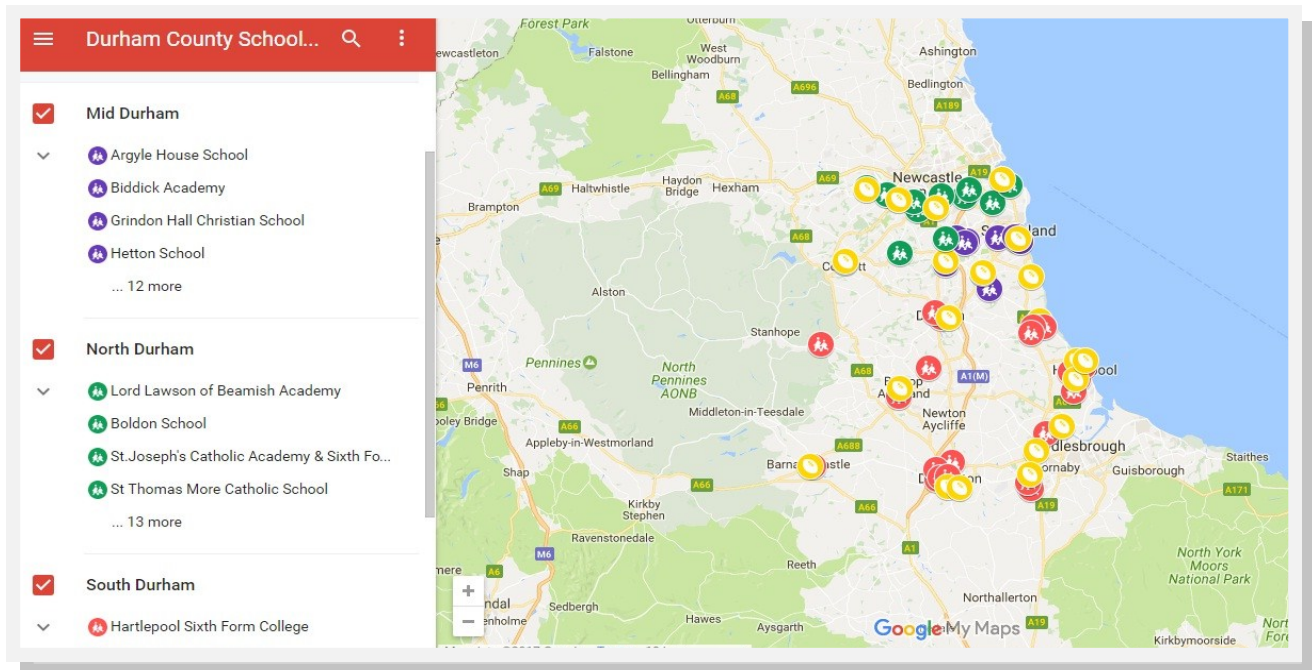

Issue 3: 10/04/2017

DCRFU School's Union Update

The Durham County Schools Union schools and clubs map has LAUNCHED!!

The Durham County Schools and Clubs map helps link schools to their nearest rugby club and help clubs connect with their local schools! It is a building platform to help connect the two! With more to add be sure to get in contact if you want your school adding or more information adding!